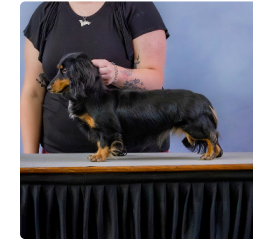

Certificate of Pedigree

Wyodg Miss Sunshine Nala Say FDC DCAT CGCA CGCU TKA VHMA FITG RATI NTD

Owner: Madison Vasquez
Gender: Female
Wright's COI: 0.00%
Registrations: AKC: HP64821603, UKC: TL071109, Barn Hunt: BH-64093